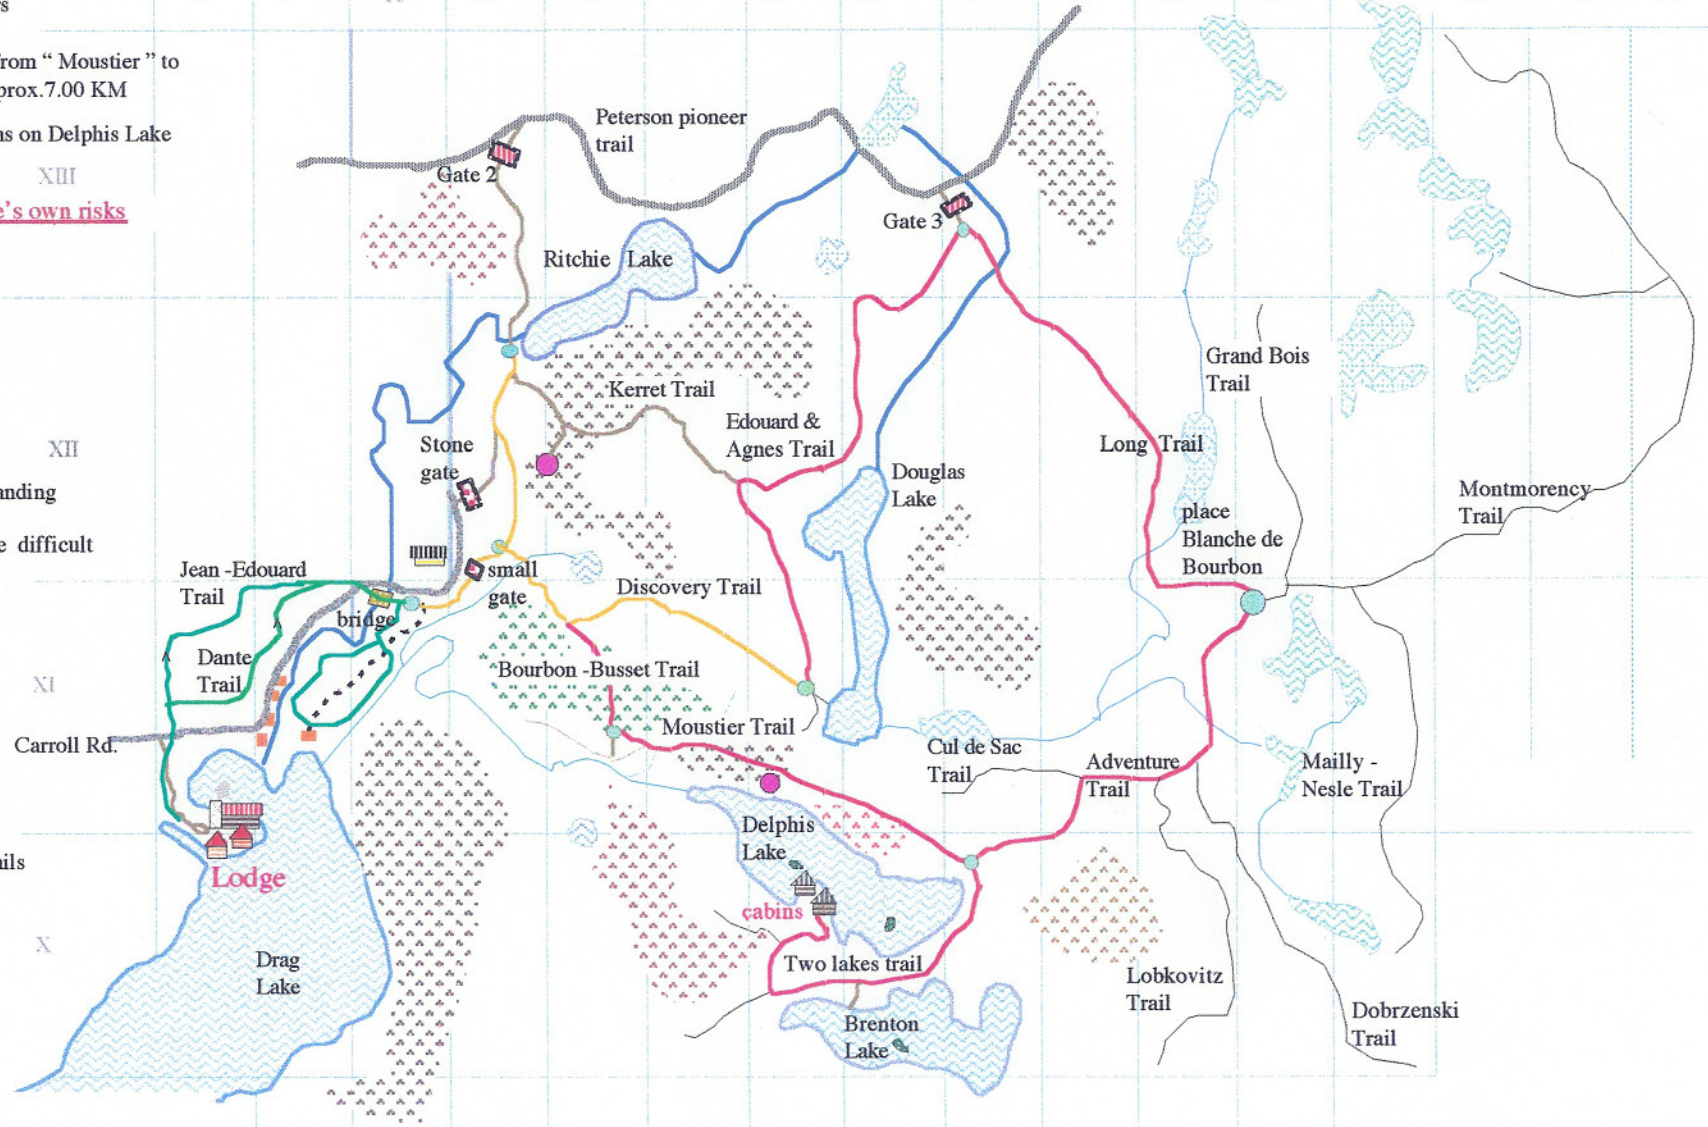

Domain of Killien trails

scale

app .1000 Meters

8 9 10 11 12 13 14 15 16 17 18 19 20 21 22 23

Loop around Douglas Lake From "Moustier" to "Bourbon - Busset" trails approx. 7.00 KM

Distance from Lodge to cabins on Delphis Lake about 7.00 KM

Crossing of the lakes at one's own risks

- ski trails
- easy
 - more demanding
 - long or more difficult
- other trails or roads
- other trails
 - - - private
 - public roads
 - Old Skider trails
- ~ rivers
~ streams
● Lookout